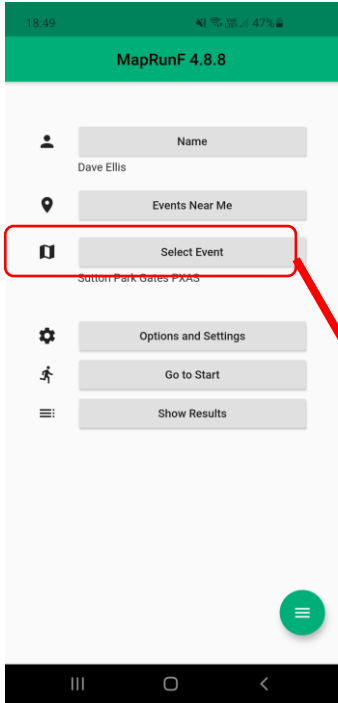

# Virtual Sutton Park Gates Run using MapRun F

then