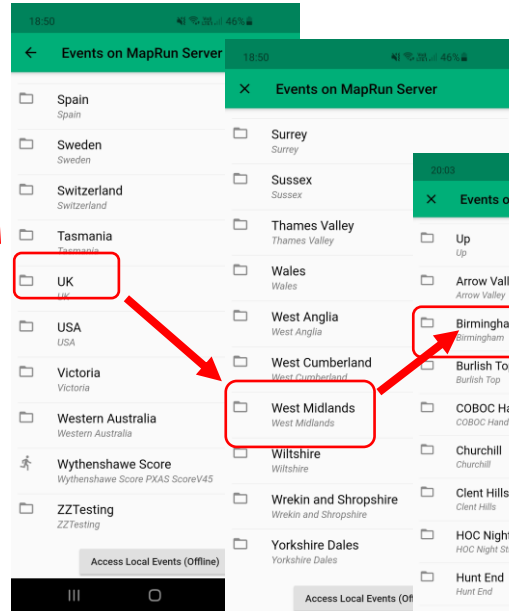

# Virtual Sutton Park Gates Run using MapRun F

then